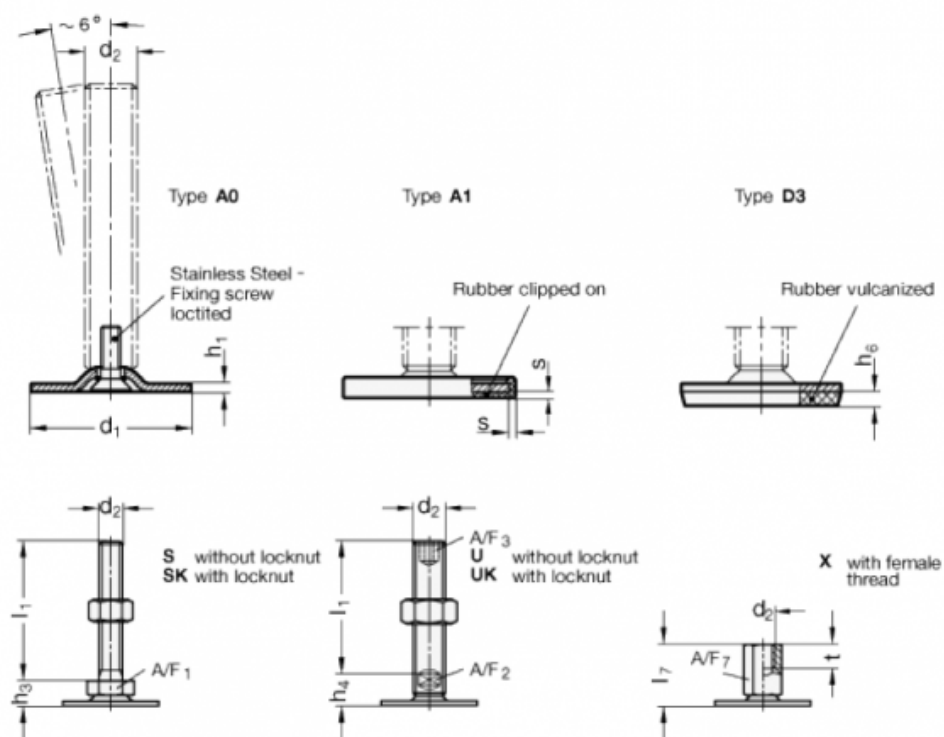

Data Sheet

Article number: 204040M12125A0SK

Description: E+G levelling foot
GN 40-40-M12-125-A0-SK

Note: SK With nut, External hexagon at the bottom

Measures

A/F1	=	17
d1	=	40
d2	=	M12
h1	=	2
h3	=	11
h6	=	
l1	=	125
s	=	